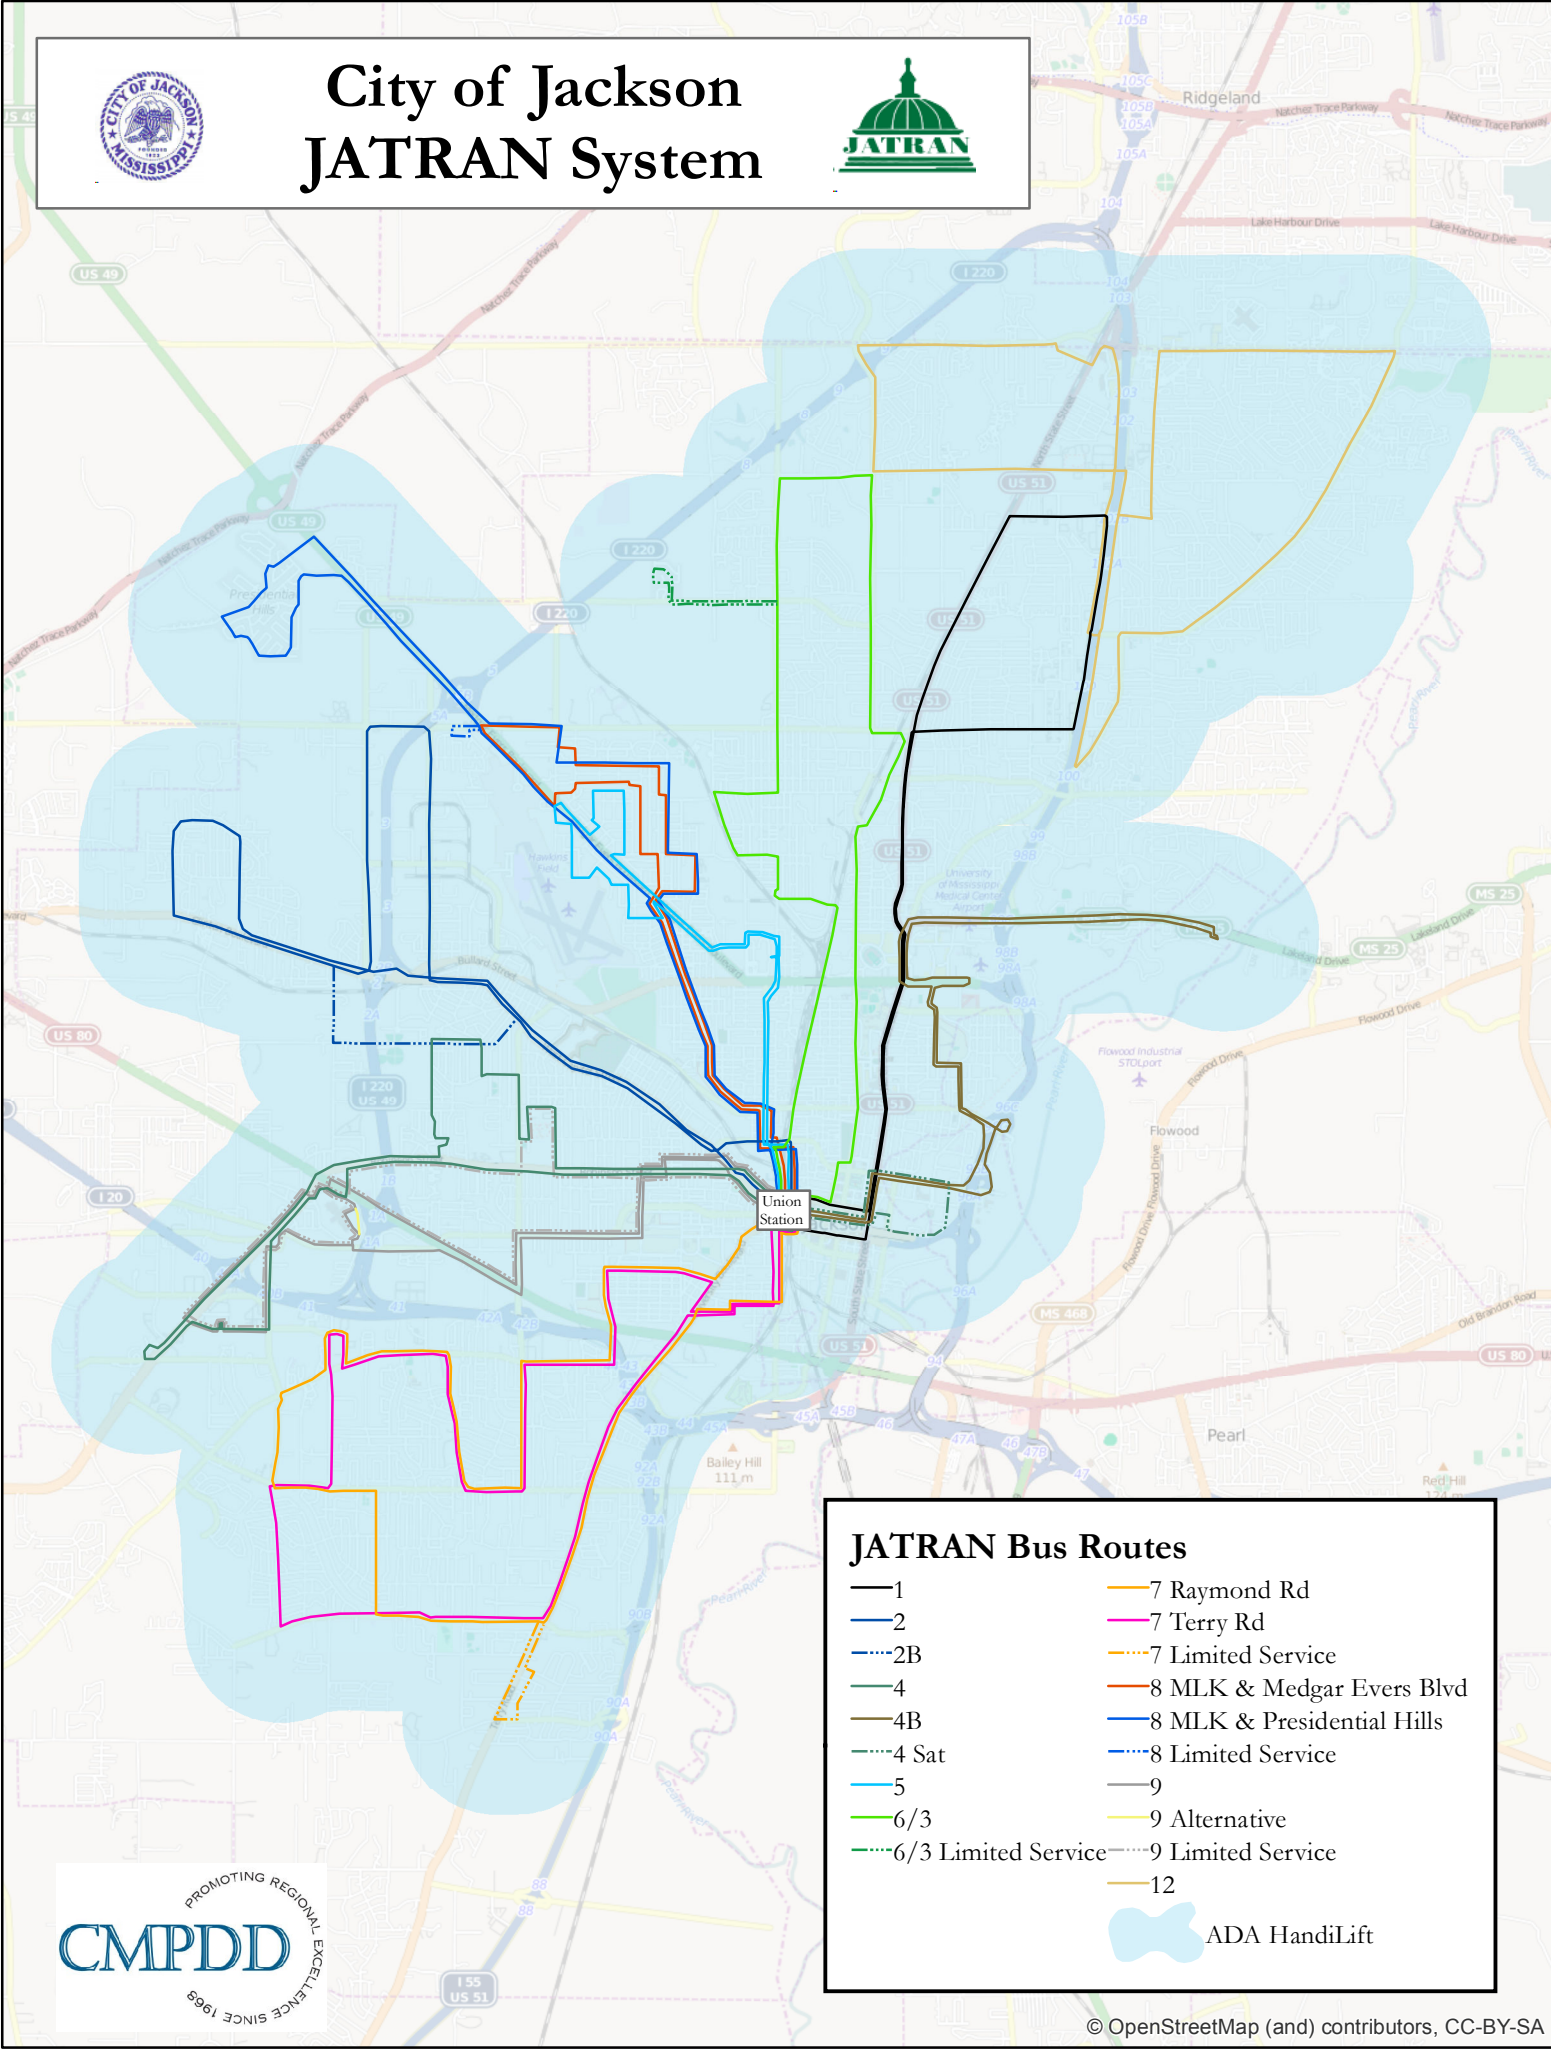

City of Jackson JATRAM System

JATRAM Bus Routes

- | | |
|-----------------------|------------------------------|
| — 1 | — 7 Raymond Rd |
| — 2 | — 7 Terry Rd |
| — 2B | — 7 Limited Service |
| — 4 | — 8 MLK & Medgar Evers Blvd |
| — 4B | — 8 MLK & Presidential Hills |
| — 4 Sat | — 8 Limited Service |
| — 5 | — 9 |
| — 6/3 | — 9 Alternative |
| — 6/3 Limited Service | — 9 Limited Service |
| | — 12 |

 ADA HandiLift